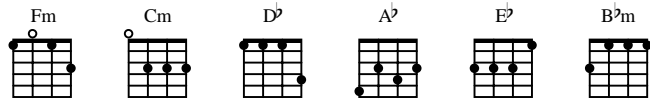

# GOLDEN BROWN

As recorded by The Stranglers

**1**  $\text{♩} = 190$   
 Fm Cm D♭ A♭

**Gtr I**

**Gtr II**

**Gtr III**

3x

**5**  $\text{♩} = 190$   
 Fm Cm E♭ D♭

Musical staff 1: Treble clef, 3/4 time signature. Chords: B<sup>7</sup>m, A<sup>b</sup>, B<sup>7</sup>m, A<sup>b</sup>. Includes a 10x trill mark at the end.

Guitar tablature for staff 1: Treble clef, 3/4 time signature. Chords: B<sup>7</sup>m, A<sup>b</sup>, B<sup>7</sup>m, A<sup>b</sup>. Includes a 10x trill mark at the end.

Musical staff 2: Treble clef, 3/4 time signature. Chords: A<sup>b</sup>, B<sup>7</sup>m, A<sup>b</sup>, B<sup>7</sup>m. Includes a 10x trill mark at the end.

Guitar tablature for staff 2: Treble clef, 3/4 time signature. Chords: A<sup>b</sup>, B<sup>7</sup>m, A<sup>b</sup>, B<sup>7</sup>m. Includes a 10x trill mark at the end.

Musical staff 3: Treble clef, 3/4 time signature. Chords: B<sup>7</sup>m, A<sup>b</sup>, B<sup>7</sup>m, A<sup>b</sup>. Includes a 10x trill mark at the end.

Guitar tablature for staff 3: Treble clef, 3/4 time signature. Chords: B<sup>7</sup>m, A<sup>b</sup>, B<sup>7</sup>m, A<sup>b</sup>. Includes a 10x trill mark at the end.