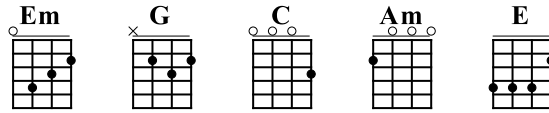

Tainted Love

♩ = 120

A Intro
Em

Em G C Am Em G C Am Verse Em G

Some times I

C Am Em G C Am Em G C Am

feel I've got to run a-way I've got to get a-way from the pain you

Em G Em G C Am Em G

drive in- to the hea- rt of me The love we sha- re seems to go no

C Am Em G C Am Em G

whe- re and I've lost my li- ght for I toss and turn I can't sleep at night.

E G C

Once I ran to you now I run from you. This taint- ed