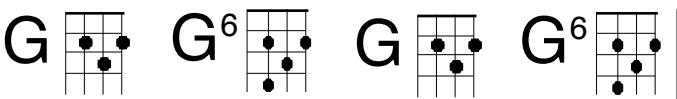

wear some boxin' gloves
know you're real high.

In case some fool might wanna
Pretty sure you're gonn knock 'em