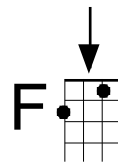

In case some fool might wanna
Pretty sure you're gonn knock 'em